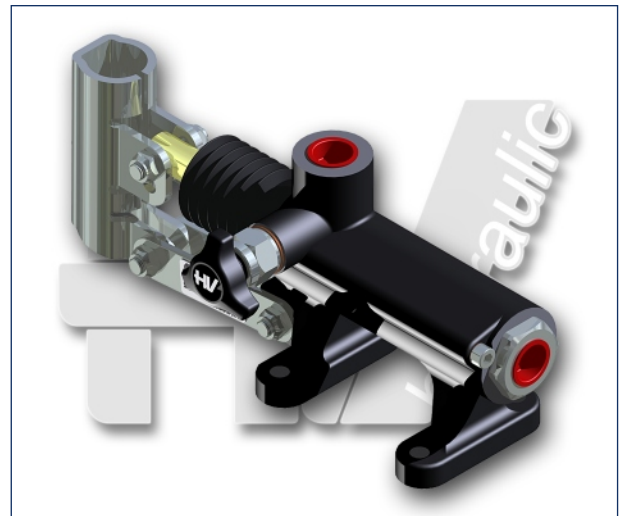

PMO 50 s

with release hand knob
double acting hand pump for single acting cylinder
for fixing to wall

Specifications:

- Cast iron body
- Piston treated with Niploy
- White zinc plated support lever
- Lever connection Ø 27
- White zinc plated external parts
- Standard colour black

DISPLACEMENT cm ³	A mm	B mm	C mm	D °	E °	ACTUAL DISPLACEMENT cm ³	PRESSURE BAR		MASS KG	CODE WITHOUT BELLOWS	CODE WITH BELLOWS
							OPTIMAL	MAX			
50	--	--	--	38	37	43,825	80	280	3,400	6077.0005	6077.0032