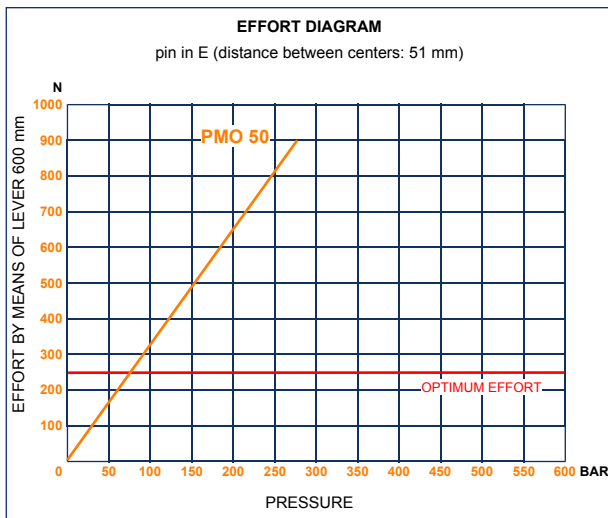

PMO 50 s

with release hand knob
double acting hand pump for single acting cylinder
for fixing to wall

Specifications:

- Cast iron body
- Piston treated with Niploy
- White zinc plated support lever
- Lever connection Ø 27
- White zinc plated external parts
- Standard colour black

DISPLACEMENT cm ³	A mm	B mm	C mm	D °	E °	ACTUAL DISPLACEMENT cm ³	PRESSURE BAR		MASS KG	CODE WITHOUT BELLOWS	CODE WITH BELLOWS
							OPTIMAL	MAX			
50	--	--	--	38	37	43,825	80	280	3,400	6077.0005	6077.0032