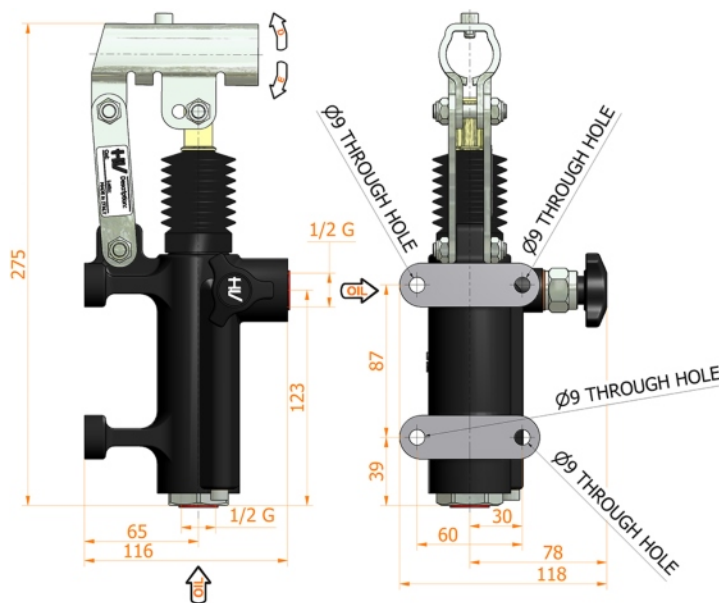

PMO 50 s

with release hand knob
double acting hand pump for single acting cylinder
for fixing to wall

Specifications:

- Cast iron body
- Piston treated with Niploy
- White zinc plated support lever
- Lever connection Ø 27
- White zinc plated external parts
- Standard colour black

DISPLACEMENT cm ³	A mm	B mm	C mm	D °	E °	ACTUAL DISPLACEMENT cm ³	PRESSURE BAR		MASS KG	CODE WITHOUT BELLOWS	CODE WITH BELLOWS
							OPTIMAL	MAX			
50	--	--	--	38	37	43,825	80	280	3,400	6077.0005	6077.0032